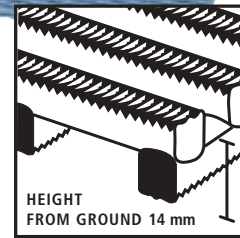

Roof Walkway Matting

All weather safe access